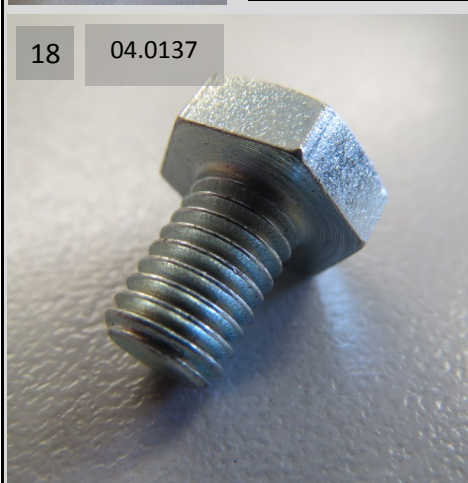

We are the only supplier of Commando & Dominator parts using the original factory drawings. Our products are mostly made in England and to original specification. We also offer Norton Rotary spares, factory service manuals and literature for **NORTON** and **TRIUMPH** motorcycles.

INSIST ON GENUINE FACTORY PARTS PACKAGED WITH THIS LOGO

NORTON COMMANDO OUTER GEARBOX COVER (PRE - 850 MK3)

SEE OUR WEBSITE FOR PRICES

NOW BUY GENUINE NORTON FACTORY SPARES FROM OUR SALES COUNTER IN ANDOVER, HAMPSHIRE