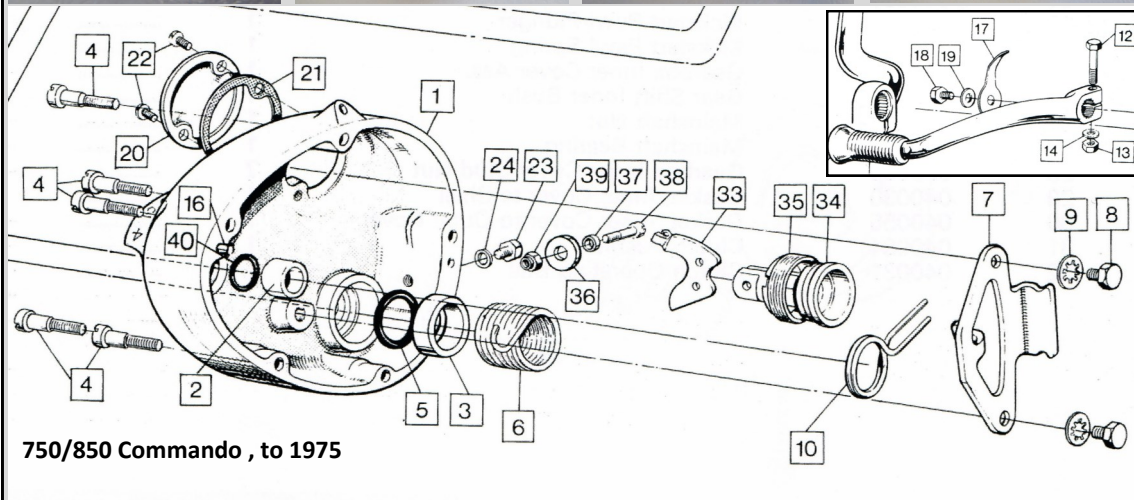

INSIST ON GENUINE FACTORY PARTS PACKAGED WITH THIS LOGO

NORTON COMMANDO OUTER GEARBOX COVER (PRE - 850 MK3)

SEE OUR WEBSITE FOR PRICES

NOW BUY GENUINE NORTON FACTORY SPARES FROM OUR SALES COUNTER IN ANDOVER, HAMPSHIRE