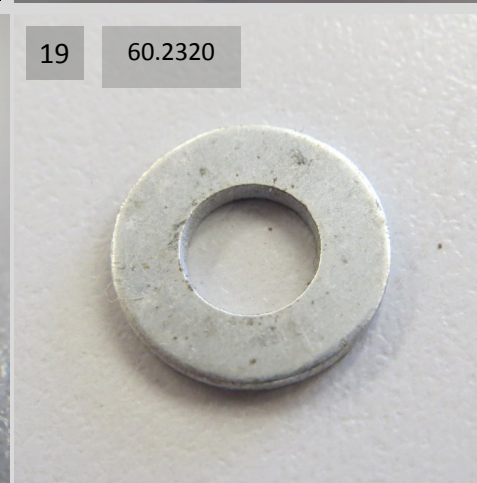

SEE OUR WEBSITE FOR PRICES